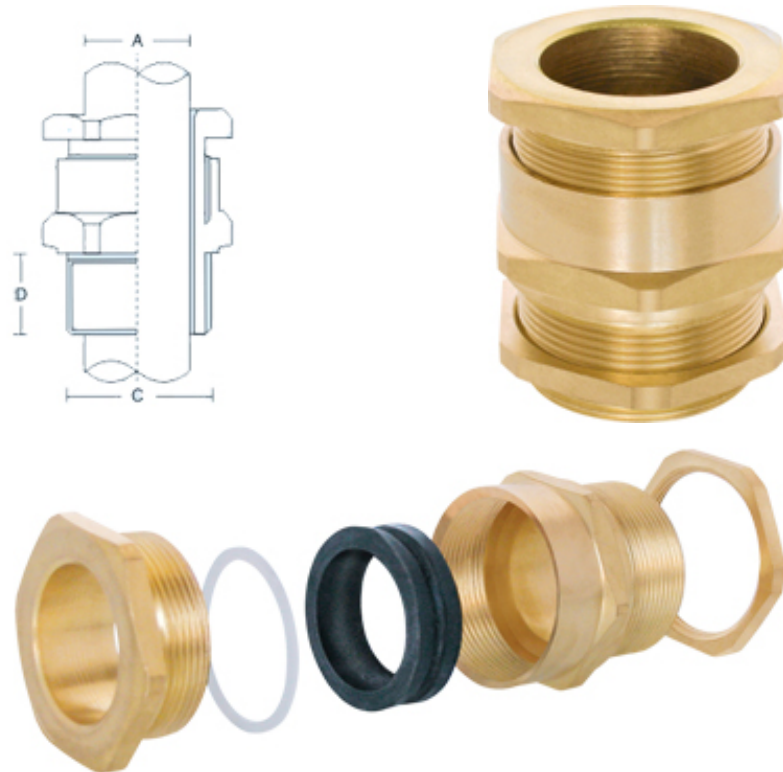

## Products

- :: Brass BW 2 Parts Cable Glands
- :: Brass BW3 Parts Cable Glands
- :: Brass CW Cable Glands
- :: Brass CX Type Cable Glands
- :: Brass A2 Type Cable Glands
- :: Brass E1W Cable Glands
- :: Brass CXT Cable Glands
- :: Brass Marine Cable Glands
- :: Brass Metric Strain Relief Cable Glands
- :: Brass Wiping Cable Glands
- :: Brass PG Cable Glands
- :: Brass Cable Glands Accessories

## Brass A2 Type Cable Glands

<b>Size</b>	20 mm to 90 mm
<b>Standard</b>	EN 50262 : 1999
<b>Application</b>	Outdoor or Indoor for use with all types of Unarmoured Cable
<b>Function</b>	Provide Seal on Outer Sheath of the Unarmoured Cable
<b>Material</b>	Brass BS 2874 CZ121 Pb3
<b>Optional Threads</b>	METRIC, NPT, BSP, PG or as specified

## Products

- :: Brass Flexible Conduit Fittings Cable Glands
- :: Brass Lock Nuts
- :: Brass Stop Plugs Blind Plugs
- :: Brass Thread Reducers Enlargers Converters
- :: Copper Cable Lugs and Terminals
- :: Conduit Fittings Accessories
- :: Rubber Grommets For Conduit Boxes
- :: Brass Cable Gland Selection Chart
- :: Brass Neutral Links Neutral Bars
- :: Brass Terminal Blocks
- :: Brass Terminals Terminal Bars

<b>Finish</b>	Brass Finish, Nickel Finish, Chrome Finish or as specified
<b>Operating Temp.</b>	Standard seals -200 C to +800 C
<b>Accessories</b>	Matching Accessories available like PVC Shrouds, Lock Nuts, Earth Tags, Reducers, Adaptors, etc. as per the requirement