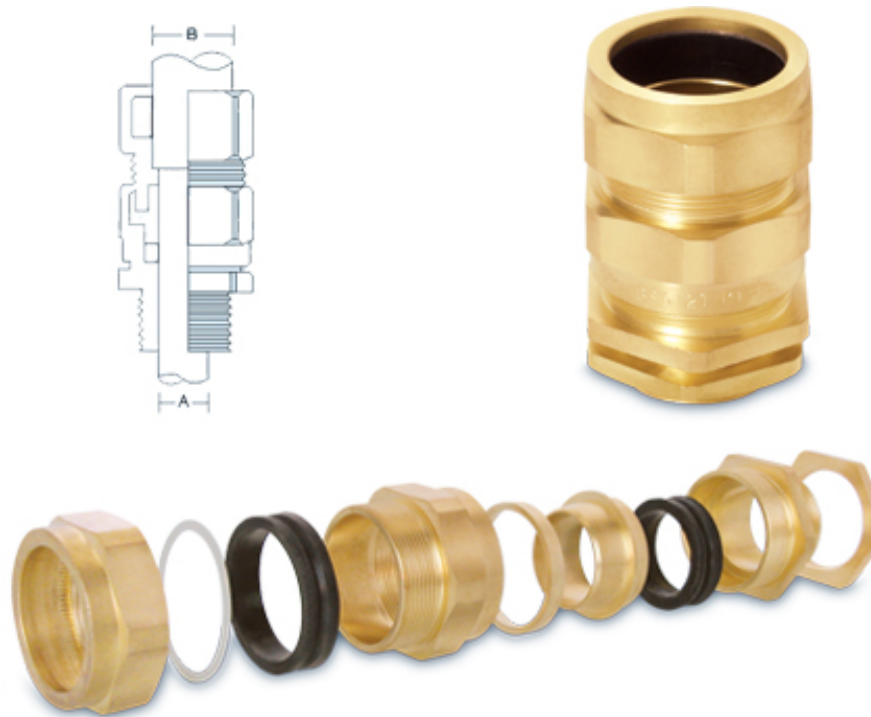

### Products

- :: Brass BW 2 Parts Cable Glands
- :: Brass BW3 Parts Cable Glands
- :: Brass CW Cable Glands
- :: Brass CX Type Cable Glands
- :: Brass A2 Type Cable Glands
- :: Brass E1W Cable Glands
- :: Brass CXT Cable Glands
- :: Brass Marine Cable Glands
- :: Brass Metric Strain Relief Cable Glands
- :: Brass Wiping Cable Glands
- :: Brass PG Cable Glands
- :: Brass Cable Glands Accessories

## Brass E1W Cable Glands

<b>Size of Brass E1W Cable glands Cable gland kits E1W gland packs</b>	20 mm to 90 mm S & L
<b>Standard</b>	EN 50262 : 1999
<b>Application</b>	For indoor or outdoor use with all types of SWA Cable
<b>Function</b>	Provide for Environmental Seal in the Cable Outer sheath. Also, provide mechanical cable retention & electrical continuity . Double compression cable glands!
<b>Material</b>	Brass BS 2874 CZ121 Pb3

### Products

- :: Brass Flexible Conduit Fittings Cable Glands
- :: Brass Lock Nuts
- :: Brass Stop Plugs Blind Plugs
- :: Brass Thread Reducers Enlargers Converters
- :: Copper Cable Lugs and Terminals
- :: Conduit Fittings Accessories
- :: Rubber Grommets For Conduit Boxes
- :: Brass Cable Gland Selection Chart
- :: Brass Neutral Links Neutral Bars
- :: Brass Terminal Blocks
- :: Brass Terminals Terminal Bars

<b>Optional Threads</b>	METRIC, NPT, BSP, PG or as specified
<b>Finish</b>	Brass Finish, Nickel Finish, Chrome Finish or as specified
<b>Operating Temp.</b>	Standard seals -200 C to +800 C
<b>Accessories</b>	Matching Accessories available like PVC Shrouds, Lock Nuts, Earth Tag, Reducers, Adaptors, etc. as per the requirement .We can also offer LSF E1W cable gland kits cable gland packs with LSF PVC shrouds , Brass earth tags, Brass lock nuts .