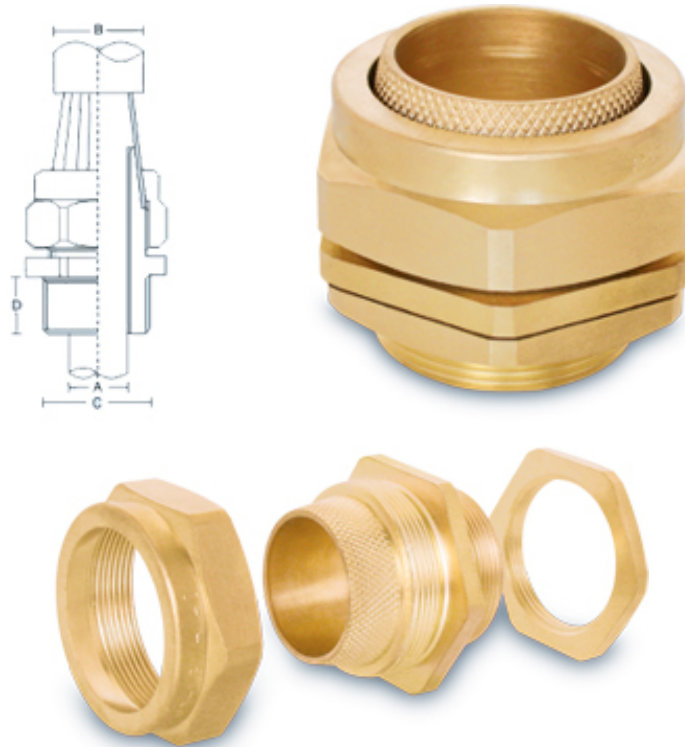

Products

- :: Brass BW 2 Parts Cable Glands
- :: Brass BW3 Parts Cable Glands
- :: Brass CW Cable Glands
- :: Brass CX Type Cable Glands
- :: Brass A2 Type Cable Glands
- :: Brass E1W Cable Glands
- :: Brass CXT Cable Glands
- :: Brass Marine Cable Glands
- :: Brass Metric Strain Relief Cable Glands
- :: Brass Wiping Cable glands
- :: Brass PG Cable Glands
- :: Brass Cable Glands Accessories

Brass BW Cable Glands BW 2 Parts Cable Glands

Size of Brass BW Cable Glands	20 mm t25mm 32mm 40mm 50mm 63mm 75mm 90mm
Standard	BS 6121
Application	Dry Indoor, for use with all types of SWA Cable
Function	Provide mechanical Cable Retention & Electrical Wire continuity via Armoured Wire.
Material	Brass BS 2874 CZ121 Pb3

Products

- :: Brass Flexible Conduit Fittings Cable Glands
- :: Brass Lock Nuts
- :: Brass Stop Plugs Blind Plugs
- :: Brass Thread Reducers Enlargers Converters
- :: Copper Cable Lugs and Terminals
- :: Conduit Fittings Accessories
- :: Rubber Grommets For Conduit Boxes
- :: Brass Cable Gland Selection Chart
- :: Brass Neutral Links Neutral Bars
- :: Brass Terminal Blocks
- :: Brass Terminals Terminal Bars

Optional Threads	METRIC, NPT, BSP, PG or as specified
Finish	Brass Finish, Nickel Finish, Chrome Finish or as specified
Operating Temp.	-800 C to +3000 C
Accessories	Matching Accessories available like PVC Shrouds, Lock Nuts, Earth Tag, Reducers, Adaptors, etc. as per the requirement . LSF Cable glands can also be offered. (Low smoke and fume) in kit form with earth tags PVC shrouds and lock nuts of steel or Brass.