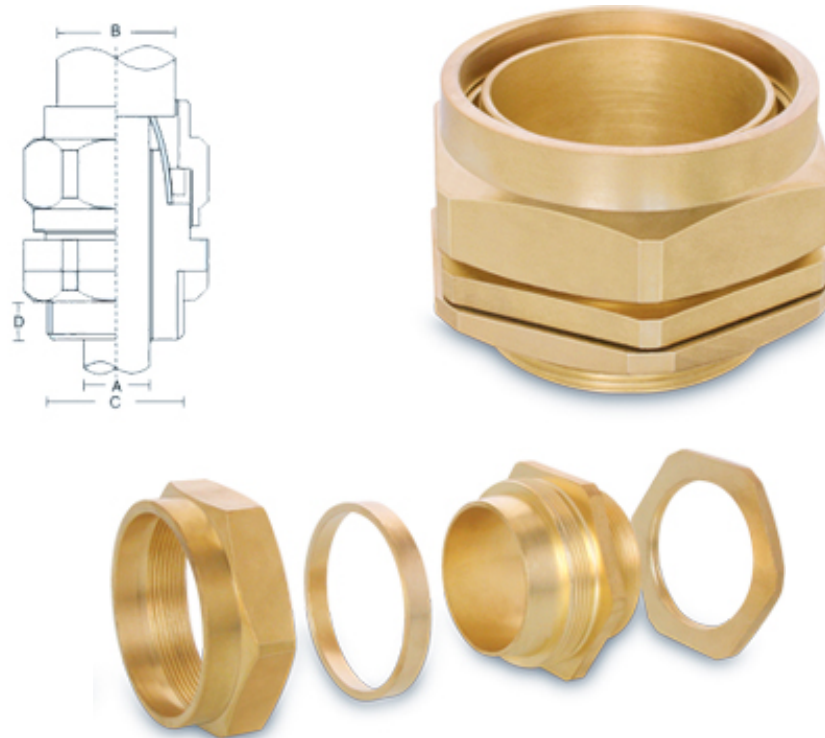

**Products**

- :: Brass BW 2 Parts Cable Glands
- :: Brass BW3 Parts Cable Glands
- :: Brass CW Cable Glands
- :: Brass CX Type Cable Glands
- :: Brass A2 Type Cable Glands
- :: Brass E1W Cable Glands
- :: Brass CXT Cable Glands
- :: Brass Marine Cable Glands
- :: Brass Metric Strain Relief Cable Glands
- :: Brass Wiping Cable Glands
- :: Brass PG Cable Glands
- :: Brass Cable Glands Accessories

**Brass BW 3 Parts cable glands Brass BW 4 Part Cable Glands**

**Products**

- :: Brass Flexible Conduit Fittings Cable Glands
- :: Brass Lock Nuts
- :: Brass Stop Plugs Blind Plugs
- :: Brass Thread Reducers Enlargers Converters
- :: Copper Cable Lugs and Terminals
- :: Conduit Fittings Accessories
- :: Rubber Grommets For Conduit Boxes
- :: Brass Cable Gland Selection Chart
- :: Brass Neutral Links Neutral Bars
- :: Brass Terminal Blocks
- :: Brass Terminals Terminal Bars

<b>Size of BW 3 Part \$ parts Armoured cable glands Armoured cable gland kits packs</b>	20 mm to 90 mm S & L
<b>Standard</b>	BS 6121
<b>Application</b>	Dry Indoor, for use with all types of SWA Cable
<b>Function</b>	Provide mechanical Cable Retention & Electrical Wire continuity via Armoured Wire.

<b>Material</b>	Brass BS 2874 CZ121 Pb3
<b>Optional Threads</b>	METRIC, NPT, BSP, PG or as specified
<b>Finish</b>	Brass Finish, Nickel Finish, Chrome Finish or as specified
<b>Operating Temp.</b>	-800 C to +3000 C
<b>Accessories</b>	Matching Accessories available like PVC Shrouds, Lock Nuts, Earth Tag, Reducers, Adaptors, etc. as per the requirement BW 3 part cable gland kits gland packs can be offered with LSF or normal shrouds.