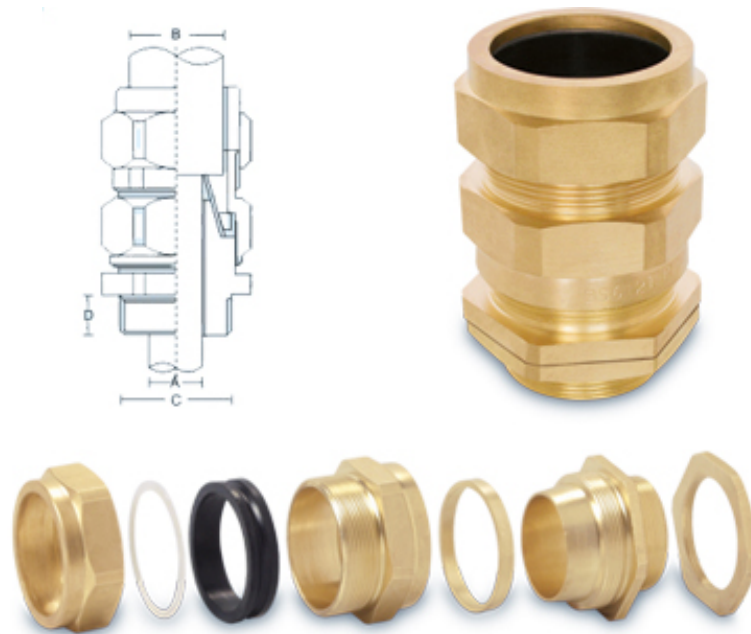

### Products

- :: Brass BW 2 Parts Cable Glands
- :: Brass BW3 Parts Cable Glands
- :: Brass CW Cable Glands
- :: Brass CX Type Cable Glands
- :: Brass A2 Type Cable Glands
- :: Brass E1W Cable Glands
- :: Brass CXT Cable Glands
- :: Brass Marine Cable Glands
- :: Brass Metric Strain Relief Cable Glands
- :: Brass Wiping Cable Glands
- Brass PG Cable Glands
- :: Brass Cable Glands Accessories

## Brass CW Cable Glands

<b>Sizes of Brass CW Cable glands CW cable gland kits Cable gland packs</b>	20 mm 25mm 32mm 40mm 50mm 63mm 75mm
<b>Standard</b>	EN 50262 : 1999
<b>Application</b>	For indoor or outdoor use with all types of SWA Cable
<b>Function</b>	Provide for Environmental Seal in the Cable Outer Sheath,. Also provide mechanical cable retention & electrical continuity.
<b>Material</b>	Brass BS 2874 CZ121 Pb3
<b>Optional Threads</b>	METRIC, NPT, BSP, PG or as specified
<b>Finish</b>	Brass Finish, Nickel Finish, Chrome Finish or as specified

### Products

- :: Brass Flexible Conduit Fittings Cable Glands
- :: Brass Lock Nuts
- :: Brass Stop Plugs Blind Plugs
- :: Brass Thread Reducers Enlargers Converters
- :: Copper Cable Lugs and Terminals
- :: Conduit Fittings Accessories
- :: Rubber Grommets For Conduit Boxes
- :: Brass Cable Gland Selection Chart
- :: Brass Neutral Links Neutral Bars
- :: Brass Terminal Blocks
- :: Brass Terminals Terminal Bars

<b>Operating Temp.</b>	Standard seals -200 to +800 C
<b>Accessories for CW armoured cable glands</b>	Matching Accessories available like PVC Shrouds, Lock Nuts, Earth Tags, REDucers, Adaptors, etc. as per the requirement , Cable glands kits can be offered with PVC shrouds Brass lock nuts and Brass earth tags. LSF Gland kits can also be offered. (Low Smoke and fume)