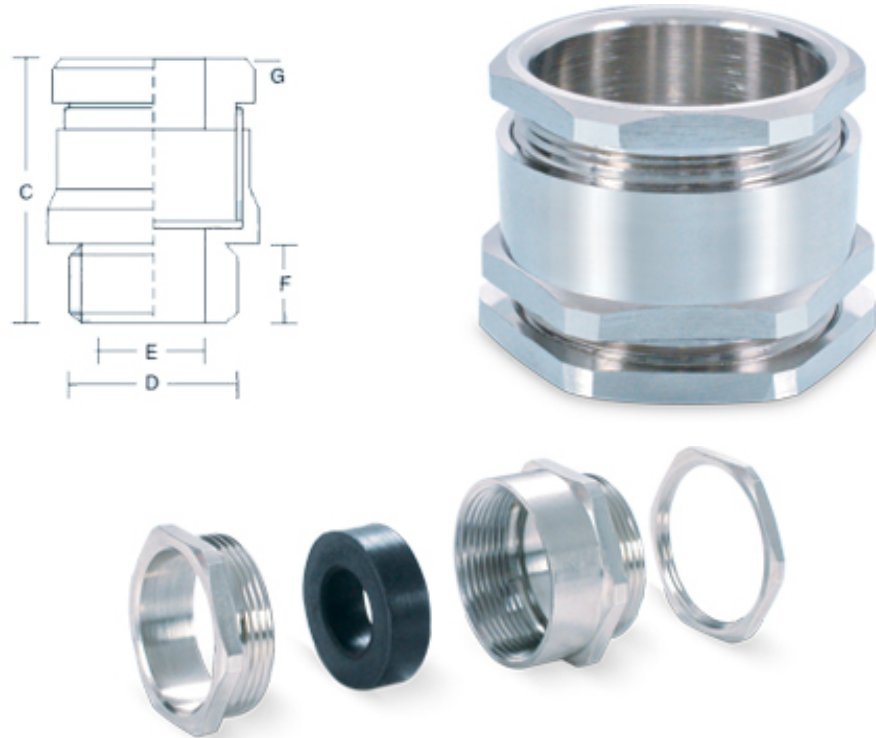

Products

- :: Brass BW 2 Parts Cable Glands
- :: Brass BW3 Parts Cable Glands
- :: Brass CW Cable Glands
- :: Brass CX Type Cable Glands
- :: Brass A2 Type Cable Glands
- Brass E1W Cable Glands
- :: Brass CXT Cable Glands
- :: Brass Marine Cable Glands
- :: Brass Metric Strain Relief Cable Glands
- :: Brass Wiping Cable Glands
- :: Brass PG Cable Glands
- :: Brass Cable Glands Accessories

Brass PG Cable Glands

Products

- :: Brass Flexible Conduit Fittings Cable Glands
- :: Brass Lock Nuts
- :: Brass Stop Plugs Blind Plugs
- :: Brass Thread Reducers Enlargers Converters
- :: Copper Cable Lugs and Terminals
- :: Conduit Fittings Accessories
- :: Rubber Grommets For Conduit Boxes
- :: Brass Cable Gland Selection Chart
- :: Brass Neutral Links Neutral Bars
- :: Brass Terminal Blocks
- :: Brass Terminals Terminal Bars

Size	PG 7 to PG 48
Standard	EN 50262 : 1999
Application	Outdoor or Indoor for use with all types of Unarmoured Cable
Function	Provide Seal on Outer Sheath of the Unarmoured Cable
Ingress Protection	IP65
Material	Brass BS 2874 CZ121 Pb3
Finish	Chrome Finish, Brass Finish, Nickel Finish or as specified

Finish	Chrome Finish, Brass Finish, Nickel Finish or as specified
Thread	PG and also available in Metric Threads on request
Seals	Neoprene Material
Operating Temp.	-200 C to +800 C
Accessories	Matching Accessories available like PVC Shrouds, Lock Nuts, Earth Tags, Reducers, Adaptors, etc. as per the requirement