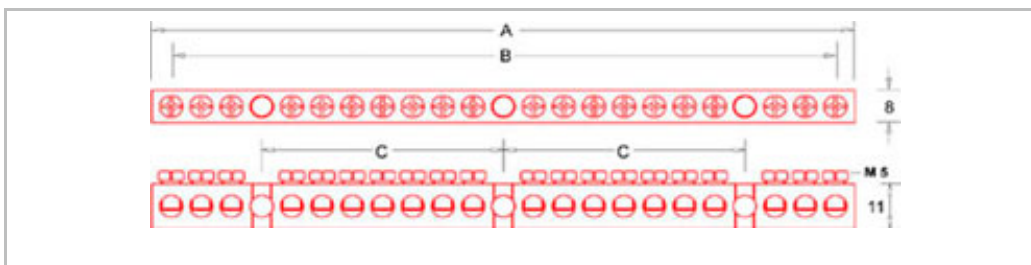

Products

- :: Brass BW 2 Parts Cable Glands
- :: Brass BW3 Parts Cable Glands
- :: Brass CW Cable Glands
- :: Brass CX Type Cable Glands
- Brass A2 Type Cable Glands
- :: Brass E1W Cable Glands
- :: Brass CXT Cable Glands
- :: Brass Marine Cable Glands
- :: Brass Metric Strain Relief Cable Glands
- :: Brass Wiping Cable Glands
- :: Brass PG Cable Glands
- :: Brass Cable Glands Accessories

Brass Terminals Brass Terminal Bars

Products

- :: Brass Flexible Conduit Fittings Cable Glands
- :: Brass Lock Nuts
- :: Brass Stop Plugs Blind Plugs
- :: Brass Thread Reducers Enlargers Converters
- :: Copper Cable Lugs and Terminals
- :: Conduit Fittings Accessories
- :: Rubber Grommets For Conduit Boxes
- :: Brass Cable Gland Selection Chart
- :: Brass Neutral Links Neutral Bars
- :: Brass Terminal Blocks
- :: Brass Terminals Terminal Bars