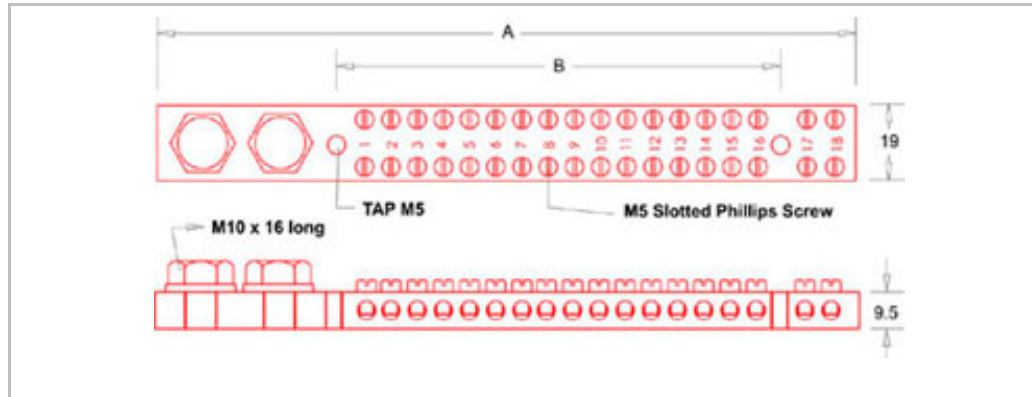

Brass Cable Glands India

Click Here to Visit Our Website : www.cable-glands-brass.com

Plot 10 - B GIDC Industrial Estate,
Jamnagr, Gujarat 361005 India.