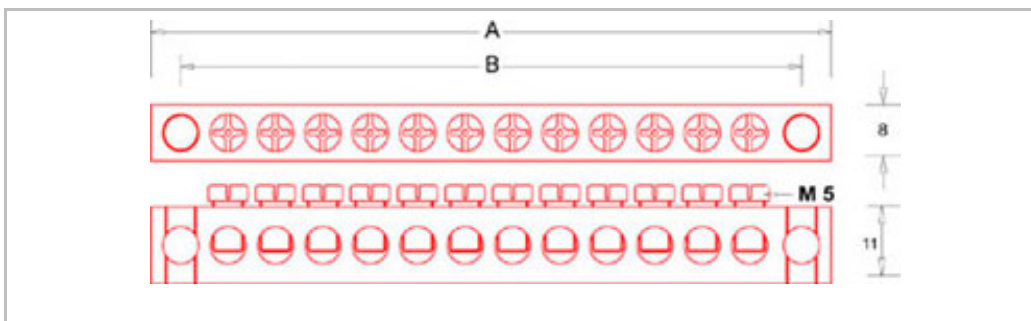

Products

- :: Brass BW 2 Parts Cable Glands
- :: Brass BW3 Parts Cable Glands
- :: Brass CW Cable Glands
- :: Brass CX Type Cable Glands
- Brass A2 Type Cable Glands
- :: Brass E1W Cable Glands
- :: Brass CXT Cable Glands
- :: Brass Marine Cable Glands
- :: Brass Metric Strain Relief Cable Glands
- :: Brass Wiping Cable Glands
- :: Brass PG Cable Glands
- :: Brass Cable Glands Accessories

Brass Terminals Brass Terminal Bars

Products

- :: Brass Flexible Conduit Fittings Cable Glands
- :: Brass Lock Nuts
- :: Brass Stop Plugs Blind Plugs
- :: Brass Thread Reducers Enlargers Converters
- :: Copper Cable Lugs and Terminals
- :: Conduit Fittings Accessories
- :: Rubber Grommets For Conduit Boxes
- :: Brass Cable Gland Selection Chart
- :: Brass Neutral Links Neutral Bars
- :: Brass Terminal Blocks
- :: Brass Terminals Terminal Bars