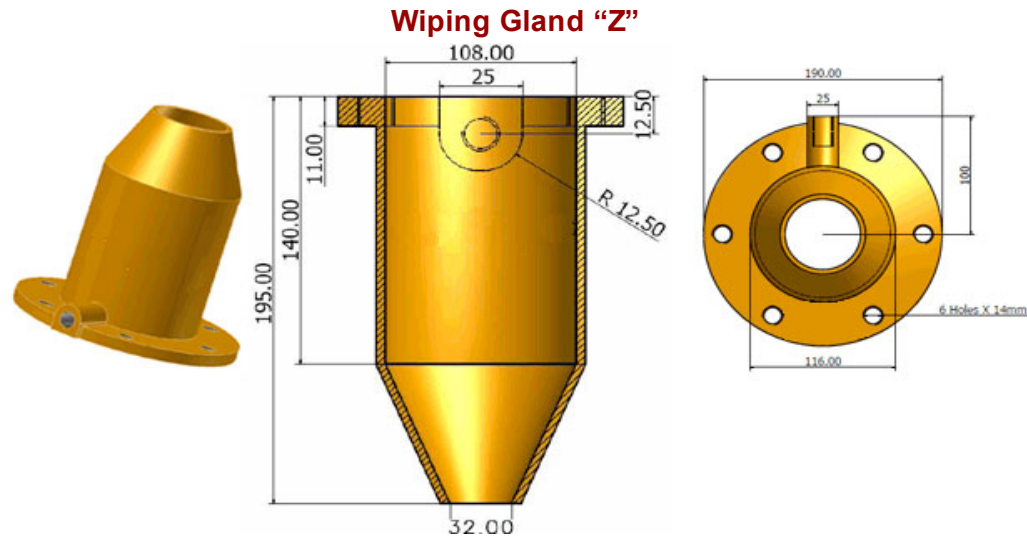

**Brass Wipping Cable Glands**

**Wiping Gland "X" and "Y"**

Gland Size	Dai. over metal sheath of Cable	Dimension in mm									
		A	B	ØC	ØD	E	F	G	H	ØJ	R
X	12 to 51	137	90	60	19	90	90	66	66	12	12
Y	25 to 78	155	95	108	32	114	123	95	86	14	14

<b>Material</b>	Brass BS 2874
<b>Size</b>	X and Y
<b>Application</b>	For Use with SWA, Plastic and Rubber (Elastomer) sheathed cables. Used in dry indoor conditions.
<b>Accessories</b>	Hot Dip Galvanised Mild Steel Clamp, Neoprene Gasket

Gland Size	Dai. over metal sheath of Cable	Dimension in mm						
		A	B	ØC	ØD	E	F	ØJ
Z	25 to 94	195	140	108	32	190	100	14

<b>Material</b>	Brass BS 2874
<b>Size</b>	Z
<b>Application</b>	For Use with SWA, Plastic and Rubber (Elastomer) sheathed cables. Used in dry indoor conditions.
<b>Accessories</b>	Hot Dip Galvanised Mild Steel Clamp, Neoprene Gasket