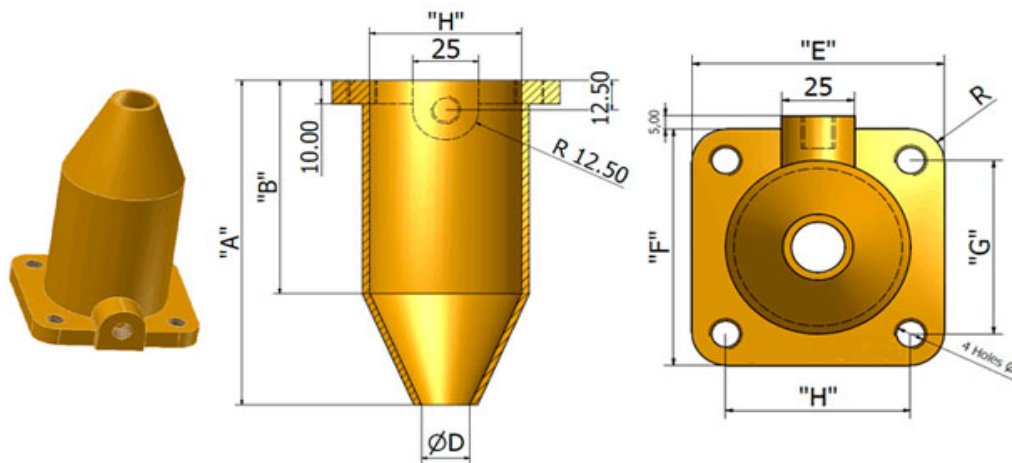

**Products**

- :: Brass BW 2 Parts Cable Glands
- :: Brass BW3 Parts Cable Glands
- :: Brass CW Cable Glands
- :: Brass CX Type Cable Glands
- :: Brass A2 Type Cable Glands
- :: Brass E1W Cable Glands
- :: Brass CXT Cable Glands
- :: Brass Marine Cable Glands
- :: Brass Metric Strain Relief Cable Glands
- :: Brass Wiping Cable Glands
- :: Brass PG Cable Glands
- :: Brass Cable Glands Accessories

**Brass Wipping Cable Glands**

**Wiping Gland "X" and "Y"**

Gland Size	Dai. over metal sheath of Cable	Dimension in mm									
		A	B	ØC	ØD	E	F	G	H	ØJ	R
X	12 to 51	137	90	60	19	90	90	66	66	12	12
Y	25 to 78	155	95	108	32	114	123	95	86	14	14

<b>Material</b>	Brass BS 2874
<b>Size</b>	X and Y
<b>Application</b>	For Use with SWA, Plastic and Rubber (Elastomer) sheathed cables. Used in dry indoor conditions.
<b>Accessories</b>	Hot Dip Galvanised Mild Steel Clamp, Neoprene Gasket

Gland Size	Dai. over metal sheath of Cable	Dimension in mm						
		A	B	ØC	ØD	E	F	ØJ
Z	25 to 94	195	140	108	32	190	100	14

<b>Material</b>	Brass BS 2874
<b>Size</b>	Z
<b>Application</b>	For Use with SWA, Plastic and Rubber (Elastomer) sheathed cables. Used in dry indoor conditions.
<b>Accessories</b>	Hot Dip Galvanised Mild Steel Clamp, Neoprene Gasket