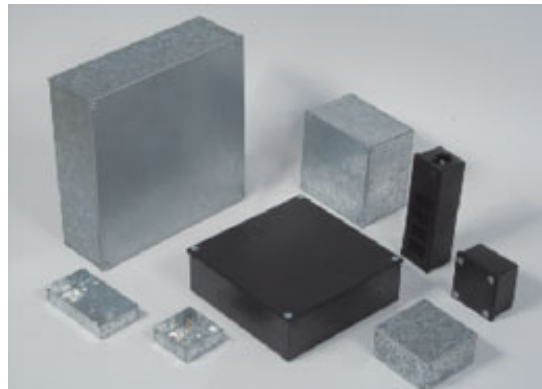

## Steel Conduit Pipe Fittings & Accessories

**Products**

- :: Brass Flexible Conduit Fittings Cable Glands
- :: Brass Lock Nuts
- :: Brass Stop Plugs Blind Plugs
- :: Brass Thread Reducers Enlargers Converters
- :: Copper Cable Lugs and Terminals
- :: Conduit Fittings Accessories
- :: Rubber Grommets For Conduit Boxes
- :: Brass Cable Gland Selection Chart
- :: Brass Neutral Links Neutral Bars
- :: Brass Terminal Blocks
- :: Brass Terminals Terminal Bars

<b>Application</b>	Outdoor or Indoor for use with all types of Galvanized steel conduit pipe fittings.
<b>Options</b>	Thread : ISO Metric ET NPT NPS BSP BSPT PG Plating : Self Colour Electroplated Zinc (ZP) Stove Black Standard : BS 4568, Part-2, 1970., BS 31, 1940 & also light Duty can be Supplied
<b>Material</b>	Mild Steel and Cast Iron
<b>Sizes in Metric</b>	From M12 to M90

#### Steel Adaptable and Switch-Socket Boxes

<b>Application</b>	Outdoor or Indoor for use with all types of Galvanized steel conduit pipe fittings.
<b>Material</b>	IPCC in Steel Box Galvanized sheet

<b>Ingress Protection</b>	IP30 in Steel Pre Galvanized sheet IP66 in 316 Stainless Steel sheet
<b>Options</b>	Type : With knockouts and plain Coating : Pre Galvanized and Black Powder coated
<b>Material</b>	Pre Galvanized sheet and Stainless Steel 316
<b>Sizes in Metric</b>	For Adoptable Boxes 75*75*38 mm to 300*300*300 mm For Switch-Socket Boxes 70*70*16 mm to 140*70*38 mm