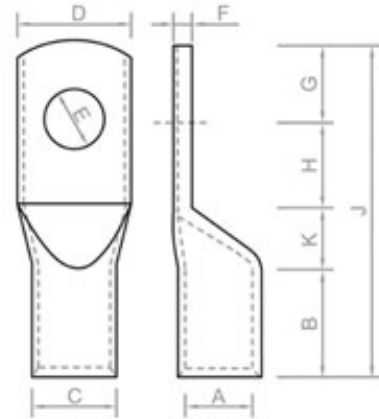

Products

- :: Brass BW 2 Parts Cable Glands
- :: Brass BW3 Parts Cable Glands
- :: Brass CW Cable Glands
- :: Brass CX Type Cable Glands
- :: Brass A2 Type Cable Glands
- :: Brass E1W Cable Glands
- :: Brass CXT Cable Glands
- :: Brass Marine Cable Glands
- :: Brass Metric Strain Relief Cable Glands
- :: Brass Wiping Cable Glands
- :: Brass PG Cable Glands
- :: Brass Cable Glands Accessories

Copper Compression Cable Lugs Heavy Duty

- MANUFACTURED FROM PURE ELECTROLYTIC COPPER.
- COPPER LUGS & CABLE TERMINALS FROM 2.5 TO 1000 MM2 WITH DIFFERENT STUD HOLE SIZES AS REQUIRED .
- LEAD FREE ELECTRO TIN PLATED TO PREVENT ATMOSPHERIC CORROSION.
- CABLE LUGS ARE FULLY ANNEALED TO GUARANTEE OPTIMUM DUCTILITY.
- UL, CUL CERTIFIED PRODUCT.

COPPER COMPRESSION CABLE LUGS HEAVY DUTY

CAT.NO	AREA MM2	DIMENSIONS (MM2)									
		E	A	C	D	F	B	K	H	G	J
ZCT-282	25	8.2	7.0	9.0	13	2.0	16	5	12	8	41
ZCT-283	35	8.2	8.0	10.6	15	2.6<	20	5	14	9	48
ZCT-284	50	8.2	9.2	12.2	17	3.0	26	7	16	10	59
ZCT-285	70	10.2	11.5	15.0	20	3.5	28	7	19	12	66
ZCT-286	95	12.7	12.8	17.0	24	4.2	32	10	20	12	74
ZCT-287	120	12.7	14.8	19.6	28	4.8	35	10	23	14	82

ZCT-288	150	12.7	16.0	21.2	30	5.2	38	10	24	14	86
ZCT-289	185	12.7	18.0	24.0	34	6.0	43	12	23	17	95
ZCT-290	240	16.2	22.0	28.0	40	6.0	50	12	30	20	112
ZCT-291	300	16.2	24.0	31.0	43	7.0	54	14	32	20	120
ZCT-292	400	20.3	28.0	36.0	50	8.0	62	16	34	22	134