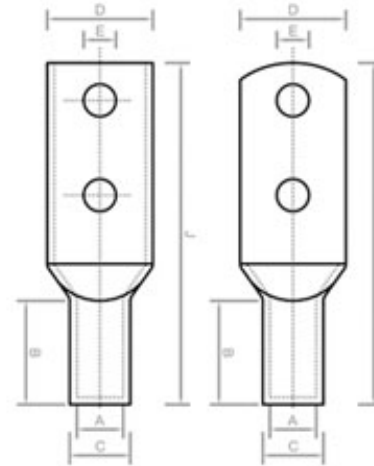

Products

- :: Brass BW 2 Parts Cable Glands
- :: Brass BW3 Parts Cable Glands
- :: Brass CW Cable Glands
- :: Brass CX Type Cable Glands
- :: Brass A2 Type Cable Glands
- :: Brass E1W Cable Glands
- :: Brass CXT Cable Glands
- :: Brass Marine Cable Glands
- :: Brass Metric Strain Relief Cable Glands
- :: Brass Wiping Cable Glands
- :: Brass PG Cable Glands
- :: Brass Cable Glands Accessories

Copper Compression Cable Lugs - Two Hole

- MANUFACTURED FROM PURE ELECTROLYTIC COPPER.
- COPPER LUGS & CABLE TERMINALS FROM 16 TO 1000 MM2 WITH DIFFERENT STUD HOLE SIZES AS REQUIRED.
- LEAD FREE ELECTRO TIN PLATED TO PREVENT ATMOSPHERIC CORROSION.
- CABLE LUGS ARE FULLY ANNEALED TO GUARANTEE OPTIMUM DUCTILITY.
- UL, CUL CERTIFIED PRODUCT.

COPPER COMPRESSION CABLE LUGS - TWO HOLE

CAT.NO	AREA MM2	E	DIMENSIONS (MM2)				
			A	C	D	B	J
ZCT16 2E10	16	10.5	5.4	7.6	14.5	16	100
ZCT25 2E10	25	10.5	6.8	8.8	15	16	100
ZCT35 2E10	35	10.5	8.2	10.6	16.5	16	100
ZCT50 2E10	50	10.5	9.5	12.4	17	25	109
ZCT50 2E12		13	9.5	12.4	17	25	109

ZCT70 2E10	70	10.5	11.3	14.7	21	30	114
ZCT70 2E12		13	11.3	14.7	21	30	114
ZCT95 2E10	95	10.5	13.5	17.4	25	30	116
ZCT95 2E12		13	13.5	17.4	25	30	116
ZCT120 2E10	120	10.5	15	19.4	27.5	35	122
ZCT120 2E12		13	15	19.4	27.5	35	122
ZCT150 2E10	150	10.5	16.5	21.2	30	40	126
ZCT150 2E12		13	16.5	21.2	30	40	126
ZCT185 2E10	185	10.5	18.5	23.5	33.5	42	132
ZCT185 2E12		13	18.5	23.5	33.5	42	132
ZCT240 2E10	240	10.5	21	26.5	38.5	50	143
ZCT240 2E12		13	21	26.5	38.5	50	143
ZCT300 2E10	300	13.7	23.5	30	43	55	144
ZCT400 2E10	400	13.7	28.5	36.5	52.5	60	149
ZCT500 2E10	500	13.7	30	39	56	65	160
ZCT630 2E10	630	13.7	35	45	36.8	75	16