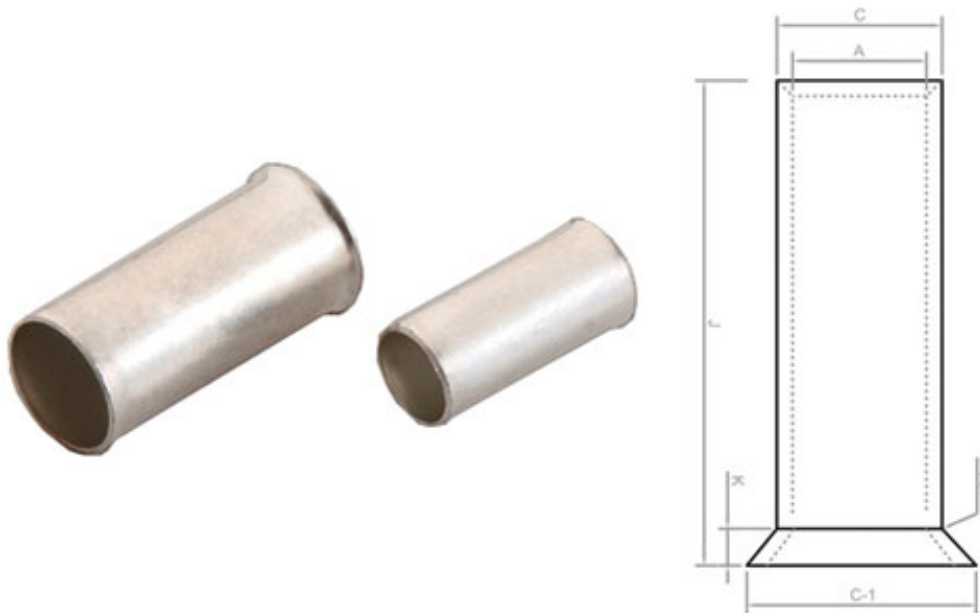

Products

- :: Brass BW 2 Parts Cable Glands
- :: Brass BW3 Parts Cable Glands
- :: Brass CW Cable Glands
- :: Brass CX Type Cable Glands
- :: Brass A2 Type Cable Glands
- :: Brass E1W Cable Glands
- :: Brass CXT Cable Glands
- :: Brass Marine Cable Glands
- :: Brass Metric Strain Relief Cable Glands
- :: Brass Wiping Cable Glands
- :: Brass PG Cable Glands
- :: Brass Cable Glands Accessories

Copper End Sealing Ferrules

- MANUFACTURED FROM PURE ELECTROLYTIC COPPER.
- COPPER LUGS & CABLE TERMINALS FROM 0.5 TO 16 MM² WITH DIFFERENT STUD HOLE SIZES AS REQUIRED.
- LEAD FREE ELECTRO TIN PLATED TO PREVENT ATMOSPHERIC CORROSION.
- CABLE LUGS ARE FULLY ANNEALED TO GUARANTEE OPTIMUM DUCTILITY.

Products

- :: Brass Flexible conduit Fittings Cable Glands
- :: Brass Lock Nuts
- :: Brass Stop Plugs Blind Plugs
- :: Brass Thread Reducers Enlargers Converters
- :: Copper Cable Lugs and Terminals
- :: Conduit Fittings Accessories
- :: Rubber Grommets For Conduit Boxes
- :: Brass Cable Gland Selection Chart
- :: Brass Neutral Links Neutral Bars
- :: Brass Terminal Blocks
- :: Brass Terminals Terminal Bars

COPPER END SEALING FERRULES

CAT.NO	AREA MM ²	DIMENSIONS (MM ²)					
		A	C	C1 +0 -.2	K (MAX.)	R (MIN.)	J ±0.4
ZSF-508	0.5	1.0-1.1	1.4-1.5	2.1	0.7	0.8	6
ZSF-509	0.75	1.4-1.5	1.8-1.9	2.5	0.7	0.8	6
ZSF-510	1.0	1.6-1.7	2.0-2.1	2.7	0.7	0.8	6