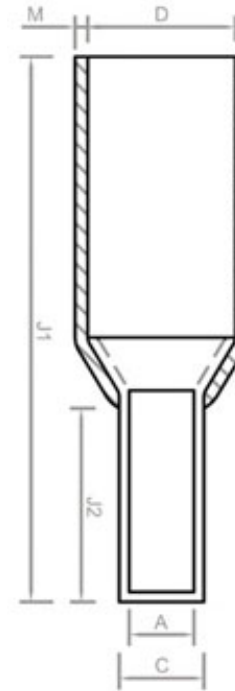

Products

- :: Brass BW 2 Parts Cable Glands
- :: Brass BW3 Parts Cable Glands
- :: Brass CW Cable Glands
- :: Brass CX Type Cable Glands
- :: Brass A2 Type Cable Glands
- :: Brass E1W Cable Glands
- :: Brass CXT Cable Glands
- :: Brass Marine Cable Glands
- :: Brass Metric Strain Relief Cable Glands
- :: Brass Wiping Cable Glands
- :: Brass PG Cable Glands
- :: Brass Cable Glands Accessories

Copper Insulated Ferrules

- > MANUFACTURED FROM PURE ELECTROLYTIC COPPER.
- > COPPER LUGS & CABLE TERMINALS FROM 0.5 TO 16 MM2 WITH DIFFERENT STUD HOLE SIZES AS REQUIRED.
- > LEAD FREE ELECTRO TIN PLATED TO PREVENT ATMOSPHERIC CORROSION.
- > CABLE LUGS ARE FULLY ANNEALED TO GUARANTEE OPTIMUM DUCTILITY.

COPPER INSULATED FERRULES

CAT.NO	AREA MM2	COLOUR	DIMENSIONS (MM2)					
			J2	A	C	D	M	J1
ZSFI-508 L6	0.5	WHITE	6	1.1	1.5	2.6	0.5	12
ZSFI-508 L8	0.5	WHITE	8	1.1	1.5	2.6	0.5	14
ZSFI-508 L10	0.5	WHITE	10	1.1	1.5	2.6	0.5	16