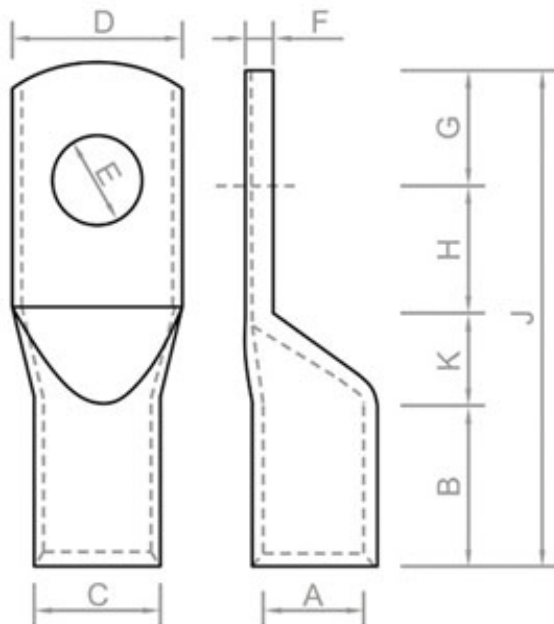

**Products**

- :: Brass BW 2 Parts Cable Glands
- :: Brass BW3 Parts Cable Glands
- :: Brass CW Cable Glands
- :: Brass CX Type Cable Glands
- :: Brass A2 Type Cable Glands
- :: Brass E1W Cable Glands
- :: Brass CXT Cable Glands
- :: Brass Marine Cable Glands
- :: Brass Metric Strain Relief Cable Glands
- :: Brass Wiping Cable Glands
- :: Brass PG Cable Glands
- :: Brass Cable Glands Accessories

**Crimping Type Aluminium Lugs**

- COPPER LUGS & CABLE TERMINAL FROM 2.5 TO 1000 MM2 WITH DIFFERENT STUD HOLE SIZES AS REQUIRED.
- RAW MATERIAL GRADE ELECTROLYTIC AS PER IS 5082.

**Products**

- :: Brass Flexible Conduit Fittings Cable Glands
- :: Brass Lock Nuts
- :: Brass Stop Plugs Blind Plugs
- :: Brass Thread Reducers Enlargers Converters
- :: Copper Cable Lugs and Terminals
- :: Conduit Fittings Accessories
- :: Rubber Grommets For Conduit Boxes
- :: Brass Cable Gland Selection Chart
- :: Brass Neutral Links Neutral Bars
- :: Brass Terminal Blocks
- :: Brass Terminals Terminal Bars

**CRIMPING TYPE ALUMINIUM LUGS**

CAT.NO	AREA MM2	DIMENSIONS (MM2)									
		E	A	C	D	F	B	K	H	G	J
ZAT-151	2.5	3.2	2.0	5.5	6.6	3.5	7	3	4	4	18
ZAT-309	2.5	3.7	2.6	5.5	7.0	2.9	7	3	4	4	18
ZAT-155	4	4.2	2.9	5.5	7.2	2.6	7	3	4	4	18
ZAT-317	4	5.2	2.9	5.5	12.0	1.2	7	4	7	6	24