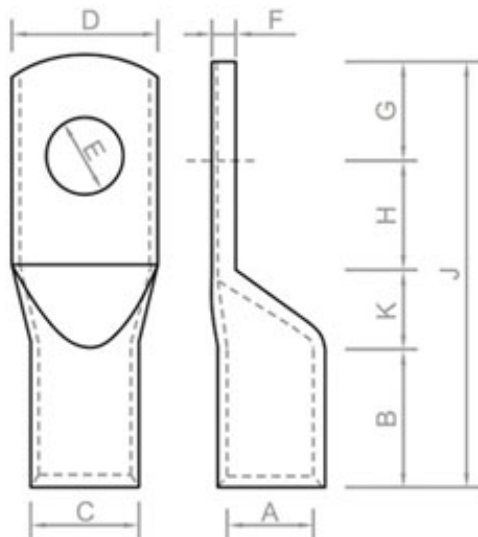

Products

- :: Brass BW 2 Parts Cable Glands
- :: Brass BW3 Parts Cable Glands
- :: Brass CW Cable glands
- :: Brass CX Type Cable Glands
- :: Brass A2 Type Cable Glands
- :: Brass E1W Cable glands
- :: Brass CXT Cable Glands
- :: Brass Marine Cable Glands
- :: Brass Metric Strain Relief Cable Glands
- :: Brass Wiping Cable glands
- :: Brass PG Cable Glands
- :: Brass Cable Glands Accessories

Crimping Type Aluminium Lug

➤ COPPER LUGS & CABLE TERMINAL FROM 2.5 TO 1000 MM2 WITH DIFFERENT STUD HOLE SIZES AS REQUIRED.
 ➤ RAW MATERIAL GRADE ELECTROLYTIC AS PER IS 5082.

CRIMPING TYPE ALUMINIUM LUGS

CAT.NO	AREA MM2	DIMENSIONS (MM2)									
		E	A	C	D	F	B	K	H	G	J
ZAT-151	2.5	3.2	2.0	5.5	6.6	3.5	7	3	4	4	18
ZAT-309	2.5	3.7	2.6	5.5	7.0	2.9	7	3	4	4	18
ZAT-155	4	4.2	2.9	5.5	7.2	2.6	7	3	4	4	18
ZAT-317	4	5.2	2.9	5.5	12.0	1.2	7	4	7	6	24
ZAT-158	6	5.2	3.5	5.5	7.5	2.0	7	4	7	6	24
ZAT-313	6	6.5	3.5	5.5	12.0	1.1	7	4	7	6	24

ZAT-258	150	10.2	16.5	21.5	30.9	5.0	34	11	17	17	79
ZAT-232	150	12.7	16.5	21.5	30.9	5.0	34	11	17	17	79
ZAT-233	150	16.2	16.5	21.5	30.9	5.0	34	11	17	17	79
ZAT-311	185	10.2	18.6	24	34.6	5.5	36	12	18	18	84
ZAT-234	185	12.7	18.6	24	34.6	5.5	36	12	18	18	84
ZAT-235	185	16.2	18.6	24	34.6	5.5	36	12	18	18	84
ZAT-320	225	12.7	21	27	39.0	6.0	40	14	20	20	94
ZAT-236	240	12.7	22	28	40.0	6.0	44	14	22	22	102
ZAT-237	240	16.2	22	28	40.0	6.0	44	14	22	22	102
ZAT-300	300	16.2	24	31	45.7	7.0	47	14	27	27	115
ZAT-259	300	20.3	24	31	45.7	7.0	47	14	27	27	115
ZAT-260	400	20.3	28	36	51.0	8.0	56	13	31	30	130
ZAT-296	500	20.3	31	41	58.7	10	60	15	33	32	140
ZAT-261	625	20.3	36	46	66.6	10	69	16	35	34	154
ZAT-318	800		39	51	73.3	12	77	25	39	39	180
ZAT-319	1000		43.5	57	81.9	13.5	100	30	45	45	220