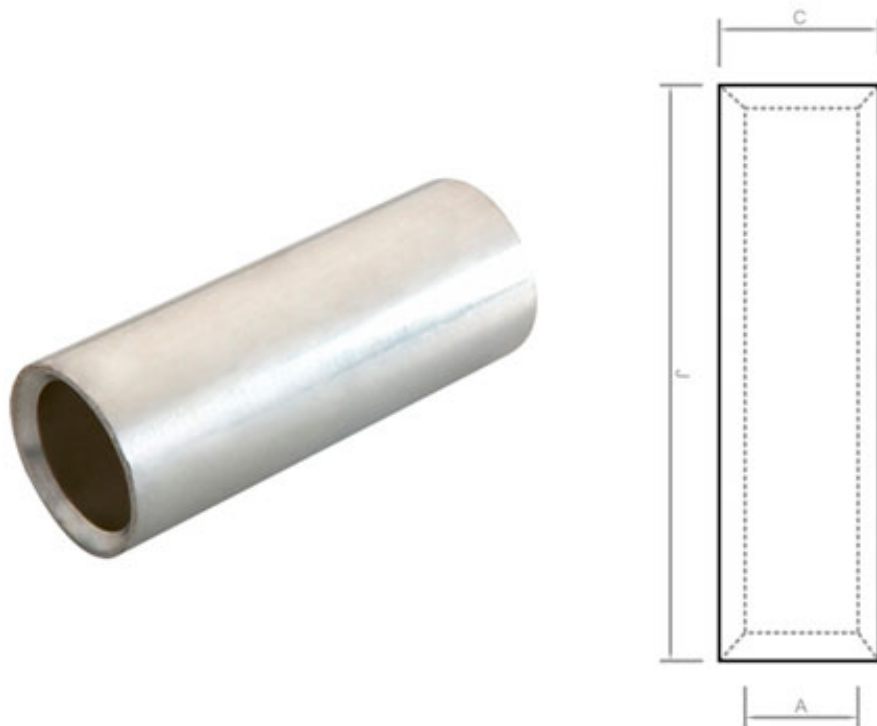

Products

- :: Brass BW 2 Parts Cable Glands
- :: Brass BW3 Parts Cable Glands
- :: Brass CW Cable Glands
- :: Brass CX Type Cable Glands
- :: Brass A2 Type Cable Glands
- :: Brass E1W Cable glands
- :: Brass CXT Cable Glands
- :: Brass Marine Cable Glands
- :: Brass Metric Strain Relief Cable Glands
- :: Brass Wiping Cable Glands
- :: Brass PG Cable Glands
- :: Brass Cable Glands Accessories

Crimping Type Copper In Line Connectors

- MANUFACTURED FROM PURE ELECTROLYTIC COPPER.
- COPPER LUGS & CABLE TERMINALS FROM 2.5 TO 1000 MM2 WITH DIFFERENT STUD HOLE SIZES AS REQUIRED.
- LEAD FREE ELECTRO TIN PLATED TO PREVENT ATMOSPHERIC CORROSION.
- CABLE LUGS ARE FULLY ANNEALED TO GUARANTEE OPTIMUM DUCTILITY.

CRIMPING TYPE COPPER IN LINE CONECTORS

CAT.NO	AREA MM2	DIMENTIONS (MM2)		
		A	C	J
ZCC-450	1.5	1.6	3.2	7
ZCC-453	1.5	1.6	3.2	15

ZCC-451	2.5	2.4	4.0	7
ZCC-454	2.5	2.4	4.0	15
ZCC-452	4.6	3.5	5.5	7
ZCC-455	4.6	3.5	5.5	15
ZCC-456	10	4.4	6.2	9
ZCC-460	10	4.4	6.2	20
ZCC-461	16	5.6	8.0	23
ZCC-484	25	7.5	11.1	11
ZCC-486	25	7.5	11.1	25
ZCC-485	35	9.0	12.6	12
ZCC-487	35	9.0	12.6	27
ZCC-480	50	10.5	14.1	38
ZCC-478	70	12.0	16.0	18
ZCC-481	70	12.0	16.0	42
ZCC-482	95	13.5	18.1	48