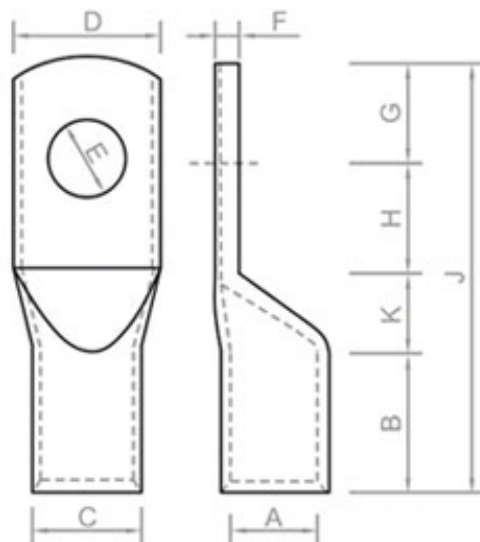

Products

- :: Brass BW 2 Parts Cable Glands
- :: Brass BW3 Parts Cable Glands
- :: Brass CW Cable Glands
- :: Brass CX Type Cable Glands
- :: Brass A2 Type Cable Glands
- :: Brass E1W Cable Glands
- :: Brass CXT Cable Glands
- :: Brass Marine Cable Glands
- :: Brass Metric Strain Relief Cable Glands
- :: Brass Wiping Cable Glands
- :: Brass PG Cable Glands
- :: Brass Cable Glands Accessories

Heavy Duty Cable Lugs For Xlpe Xables

- MANUFACTURED FROM PURE ELECTROLYTIC COPPES.
- COPPER LUGS & CABLE TERMINALS FROM 300 TO 1000 MM2 WITH DIFFERENT STUD HOLE SIZES AS REQUIRED.
- LEAD FREE ELECTRO TIN PLATED TO PREVENT ATMOSPHERIC CORROSION.
- CABLE LUGS ARE FULLY ANNEALED TO GUARANTEE OPTIMUM DUCTILITY.
- UL, CUL CERTIFIED PRODUCT.

HEAVY DUTY CABLE LUGS FOR XLPE CABLES

CAT.NO	AREA MM2	DIMENTIONS (MM2)					
		A	C	B	J	E	D
Z- 35	35	7.3	10.5	16	24	11	19
Z- 50	50	8.75	12.3	20	24	11	19
Z- 70	70	10.4	14.6	21	27	14	20
Z- 95	95	12.1	17	24	28	14	24

Z- 120	120	14	19.1	26	28	14	26
Z- 150	150	15.25	21.3	31	37	18	30
Z- 185	185	17	23.7	34	40	19	33
Z- 240	240	20	27.1	34	1	19	37
Z- 400	400	21.63	30.5	38	48	20	42.5
Z-400	400	24.5	34.6	51	49	23.5	48
Z- 500	500	28.5	38.9	51	52	25	54
Z-630	630	33	45	53	65	28	64