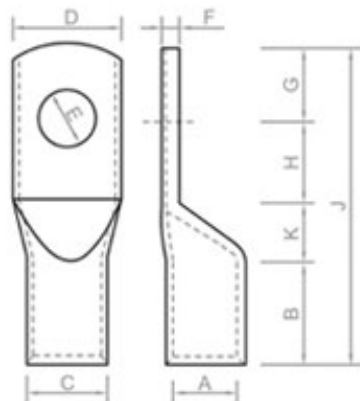

Products

- :: Brass BW 2 Parts Cable Glands
- :: Brass BW3 Parts Cable Glands
- :: Brass CW Cable Glands
- :: Brass CX Type Cable Glands
- :: Brass A2 Type Cable Glands
- :: Brass E1W Cable Glands
- :: Brass CXT Cable Glands
- :: Brass Marine Cable Glands
- :: Brass Metric Strain Relief Cable Glands
- :: Brass Wiping Cable Glands
- :: Brass PG cable Glands
- :: Brass Cable Glands Accessories

Soldering Type Tubular Cable Lugs

- MANUFACTURED FROM PURE ELECTROLYTIC COPPER.
- COPPER LUGS & CABLE TERMINALS FROM 2.5 TO 1000 MM2 WITH DIFFERENT STUD HOLE SIZES AS REQUIRED.
- LEAD FREE ELECTRO TIN PLATED TO PREVENT ATMOSPHERIC CORROSION.
- CABLE LUGS ARE FULLY ANNEALED TO GUARANTEE OPTIMUM DUCTILITY.
- UL, CUL CERTIFIED PRODUCT.

SOLDERING TYPE TUBULAR CABLE LUGS

CAT.NO	AMPS	DIMENTIONS (MM2)									
		E	A	C	D	F	B	K	H	G	J
ZCTS-201	15	3.2	3.9	4.8	7	0.9	7	2	6	4	19
ZCTS-202	30	5.1	5.2	6.3	9	1.1	9	3	6	5	23
ZCTS-203	60	6.4	8.1	9.5	14	1.4	14	4	9	9	36
ZCTS-204	100	9.5	10.9	12.7	19	1.8	19	8	11	11	49
ZCTS-205	150	9.5	13.9	15.9	24	2.0	23	8	13	13	57
ZCTS-206	200	12.7	16.6	19.0	28	2.4	27	11	14	14	66
ZCTS-207	300	12.7	19.0	22.2	33	3.2	28	13	20	19	80

ZCTS-208	400	15.9	22.2	25.4	38	3.2	32	15	21	21	89
ZCTS-209	500	19.0	25.4	28.6	43	3.2	38	17	25	25	105
ZCTS-210	600	19.0	27.8	31.8	47	4.0	44	17	27	27	115
ZCTS-211	800	23.8	31.7	38.1	56	6.4	47	18	28	28	121
ZCTS-212	1000	23.8	38.1	44.5	66	6.4	56	20	42	34	152
ZCTS-295	1000	--	50.0	57.3	85	7.3	62	20	46	36	164