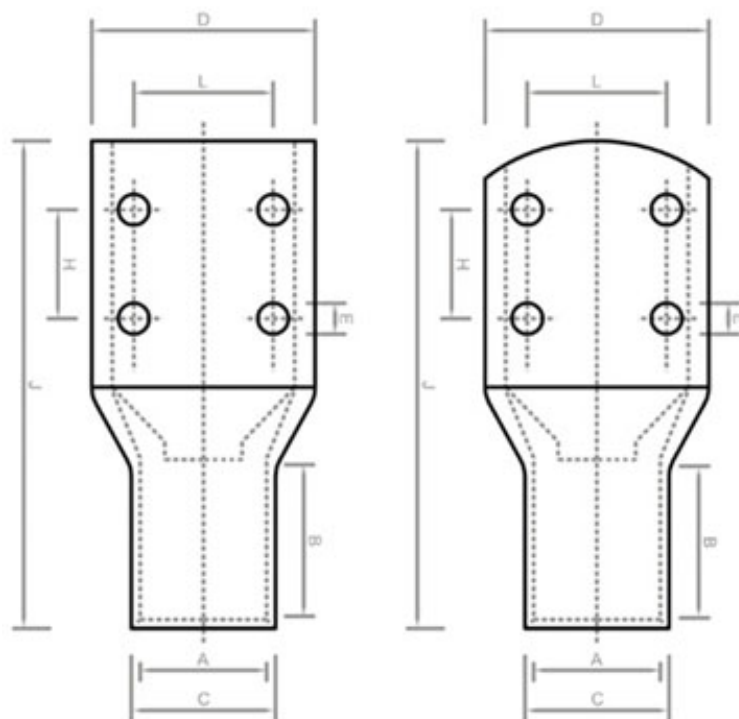

Products

- :: Brass BW 2 Parts Cable Glands
- :: Brass BW3 Parts Cable Glands
- :: Brass CW Cable Glands
- :: Brass CX Type Cable Glands
- :: Brass A2 Type Cable Glands
- :: Brass E1W Cable Glands
- :: Brass CXT Cable Glands
- :: Brass Marine Cable Glands
- :: Brass Metric Strain Relief Cable Glands
- :: Brass Wiping Cable Glands
- :: Brass PG Cable Glands
- :: Brass Cable Glands Accessories

Tinned Copper Transformers Cable Lugs

Products

- :: Brass Flexible Conduit Fittings Cable Glands
- :: Brass Lock Nuts
- :: Brass Stop Plugs Blind Plugs
- :: Brass Thread Reducers Enlargers Converters
- :: Copper Cable Lugs and Terminals
- :: Conduit Fittings Accessories
- :: Rubber Grommets For Conduit Boxes
- :: Brass Cable Gland Selection Chart
- :: Brass Neutral Links Neutral Bars
- :: Brass Terminal Blocks
- :: Brass Terminals Terminal Bars

➤ MANUFACTURED FROM PURE ELECTROLYTIC COPPES.