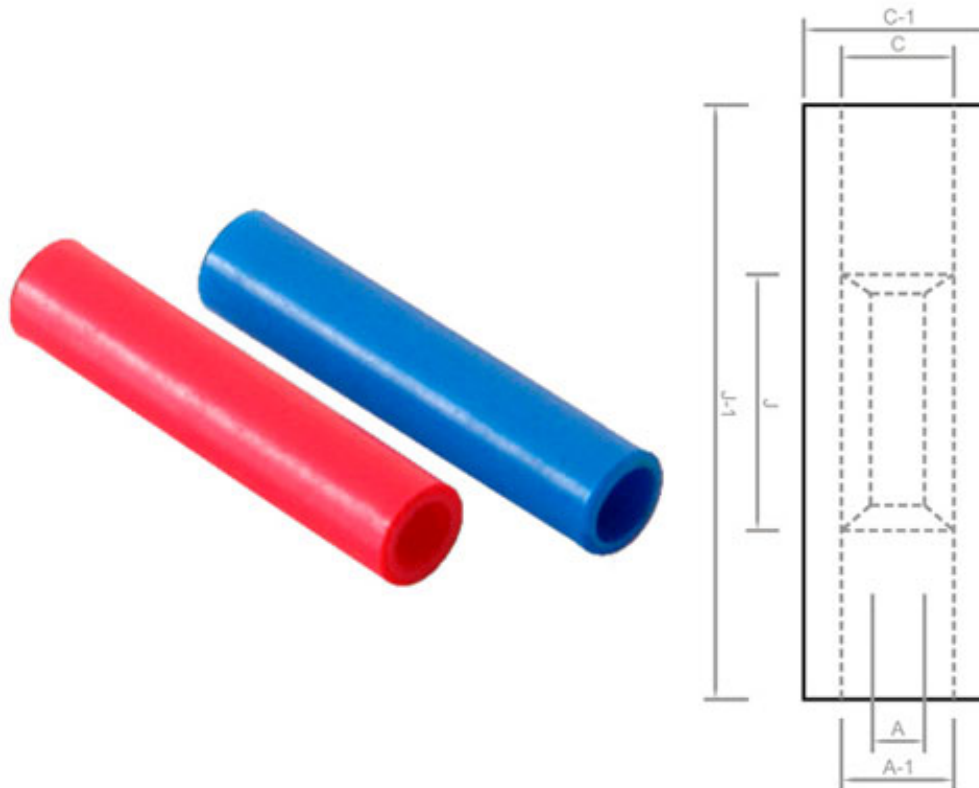

Products

- :: Brass BW 2 Parts Cable Glands
- :: Brass BW3 Parts Cable Glands
- :: Brass CW Cable Glands
- :: Brass CX Type Cable Glands
- :: Brass A2 Type Cable Glands
- :: Brass E1W Cable Glands
- :: Brass CXT Cable Glands
- :: Brass Marine Cable Glands
- :: Brass Metric Strain Relief Cable Glands
- :: Brass Wiping Cable Glands
- :: Brass PG Cable Glands
- :: Brass Cable Glands Accessories

Tubular Type Copper In Line Connectors (Insulated)

- MANUFACTURED FROM PURE ELECTROLYTIC COPPER.
- COPPER LUGS & CABLE TERMINAL FROM 2.5 TO 4-6 MM² WITH DIFFERENT STUD HOLE SIZES AS REQUIRED.
- LEAD FREE ELECTRO TIN PLATED TO PREVENT ATMOSPHERIC CORROSION.
- CABLE LUGS ARE FULLY ANNEALED TO GUARANTEE OPTIMUM DUCTILITY.

TUBULAR TYPE COPPER IN LINE CONNECTORS (INSULATED)

CAT.NO	AREA MM ²	DIMENSIONS (MM ²)					
		A	C	J	A-1	C-1	J-1
ZCC-463	1.5	1.6	3.2	15	3.3	4.9	25

ZCC-464	2.5	2.4	4.0	15	4.1	5.5	25
ZCC-465	4-6	3.5	5.5	15	5.6	7.2	27
ZCC-466	2.5	2.4	3.2	10	--	--	--
ZCC-473	1.5	1.6	3.2	7	3.3	4.9	17
ZCC-474	2.5	2.4	4.0	7	4.1	5.5	17
ZCC-475	4-6	3.5	5.5	7	5.6	7.2	21