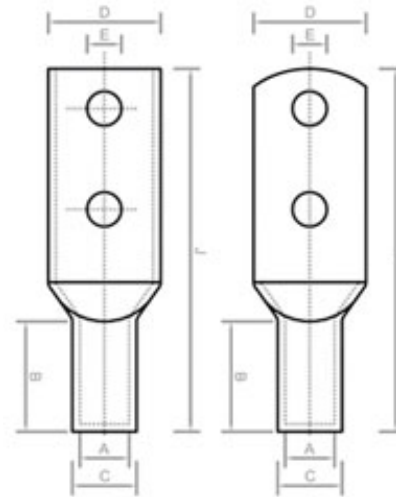

Products

- :: Brass BW 2 Parts Cable Glands
- :: Brass BW3 Parts Cable Glands
- :: Brass CW Cable Glands
- :: Brass CX Type Cable Glands
- :: Brass A2 Type Cable Glands
- :: Brass E1W Cable Glands
- :: Brass CXT Cable Glands
- :: Brass Marine Cable Glands
- :: Brass Metric Strain Relief Cable Glands
- :: Brass Wiping Cable glands
- :: Brass PG Cable Glands
- :: Brass Cable Glands Accessories

Two Hole Copper Cable Terminal Ends With Extended Palm

- MANUFACTURED FROM PURE ELECTROLYTIC COPPER.
- COPPER LUGS & CABLE TERMINALS FROM 16 TO 1000 MM2 WITH DIFFERENT STUD HOLE SIZES AS REQUIRED.
- LEAD FREE ELECTRO TIN PLATED TO PREVENT ATMOSPHERIC CORROSION.
- CABLE LUGS ARE FULLY ANNEALED TO GUARANTEE OPTIMUM DUCTILITY.
- UL, CUL CERTIFIED PRODUCT.

COPPER COMPRESSION CABLE LUGS - TWO HOLE

CAT.NO	AREA MM2	E	DIMENSIONS (MM2)				
			A	C	D	B	J
ZCT16 2E10	16	10.5	5.4	7.6	14.5	16	100
ZCT25 2E10	25	10.5	6.8	8.8	15	16	100
ZCT35 2E10	35	10.5	8.2	10.6	16.5	16	100
ZCT50 2E10	50	10.5	9.5	12.4	17	25	109

	∅						
ZCT50 2E12		13	9.5	12.4	17	25	109
ZCT70 2E10	70	10.5	11.3	14.7	21	30	114
ZCT70 2E12		13	11.3	14.7	21	30	114
ZCT95 2E10	95	10.5	13.5	17.4	25	30	116
ZCT95 2E12		13	13.5	17.4	25	30	116
ZCT120 2E10	120	10.5	15	19.4	27.5	35	122
ZCT120 2E12		13	15	19.4	27.5	35	122
ZCT150 2E10	150	10.5	16.5	21.2	30	40	126
ZCT150 2E12		13	16.5	21.2	30	40	126
ZCT185 2E10	185	10.5	18.5	23.5	33.5	42	132
ZCT185 2E12		13	18.5	23.5	33.5	42	132
ZCT240 2E10	240	10.5	21	26.5	38.5	50	143
ZCT240 2E12		13	21	26.5	38.5	50	143
ZCT300 2E10	300	13.7	23.5	30	43	55	144
ZCT400 2E10	400	13.7	28.5	36.5	52.5	60	149
ZCT500 2E10	500	13.7	30	39	56	65	160
ZCT630 2E10	630	13.7	35	45	36.8	75	160